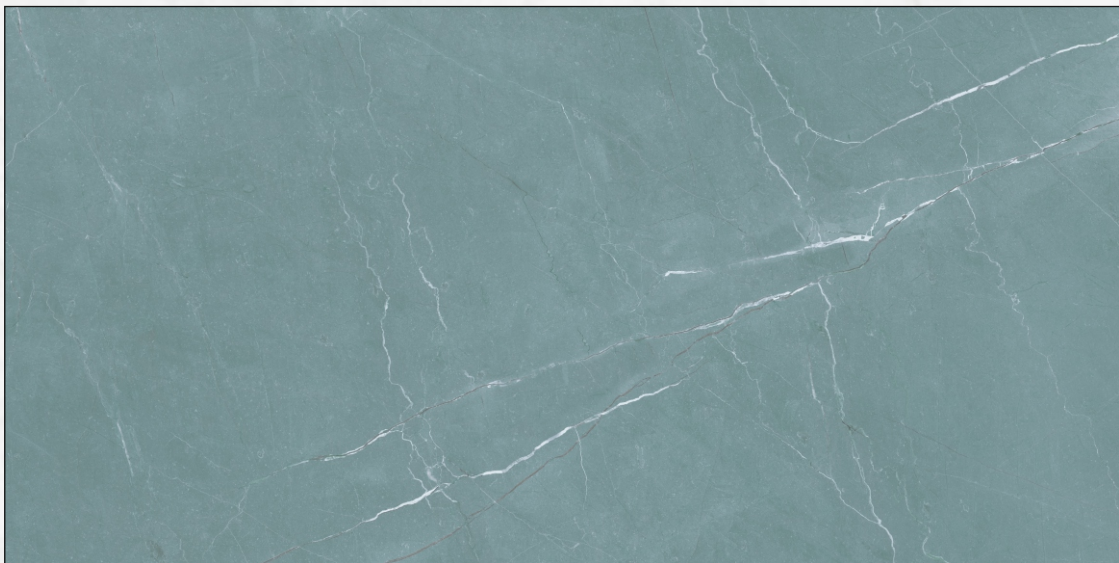

**FINISH
GLOSSY**

FLUORITE GREY LIGHT

TROPICAL LEAF

FLUORITE GREY

FLUORITE GREY & TROPICAL FOREST

Rudraksha[®]
WALL & FLOOR TILES

Double Digital Collection
600x1200mm

PUZZLE SQUARE