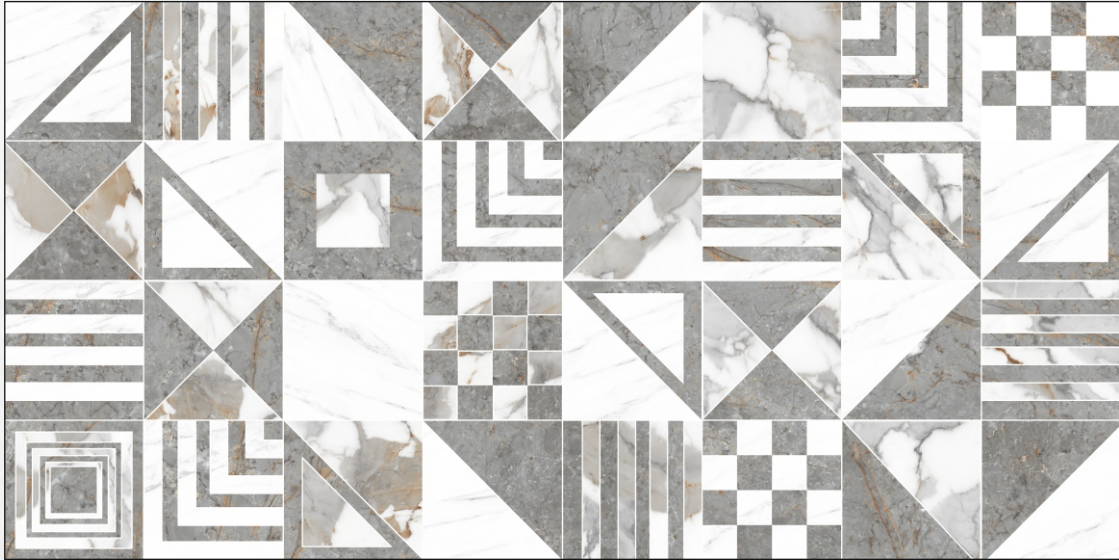

Rudraksha[®]
WALL & FLOOR TILES

Double Digital Collection
600x1200mm

GEOMETRIC BORENO

COREL WHITE

**FINISH
GLOSSY**

GEOMETRIC BORENO & COREL WHITE

Rudraksha[®]
WALL & FLOOR TILES

Double Digital Collection
600x1200mm