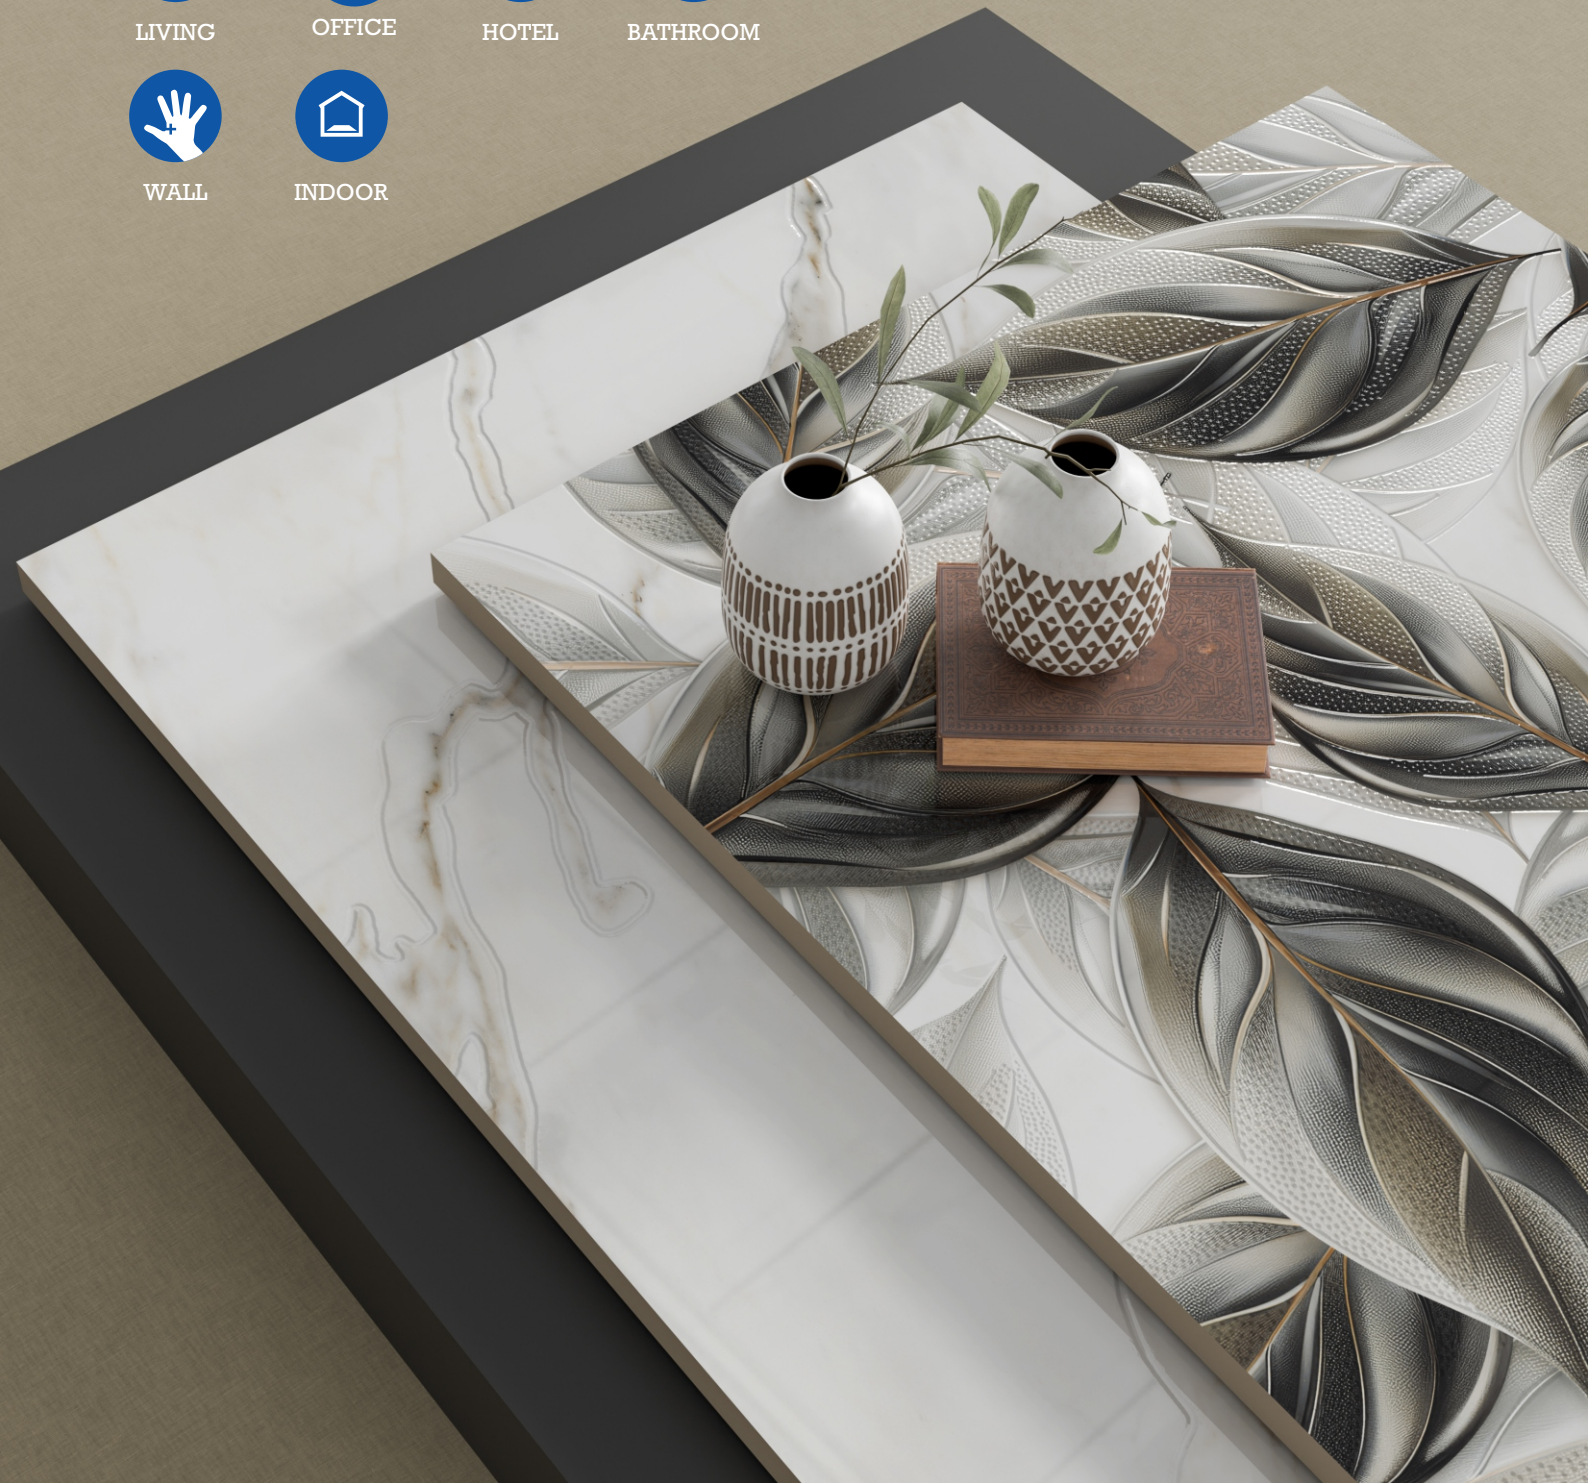

Rudraksha®
WALL & FLOOR TILES

Double Digital Collection

600x1200mm

ABOUT US

Glossy tiles, with their polished surfaces and mirror-like shine, are more than just practical coverings. They're an artful touch that amplifies light, expands spaces, and adds a touch of luxury to any room. Here's how to capture their essence in words.

Shine in *Every Step.*

Application

LIVING

OFFICE

HOTEL

BATHROOM

WALL

INDOOR

Rudraksha[®]
WALL & FLOOR TILES

Double Digital Collection
600x1200mm

GEOMETRIC BORENO

COREL WHITE

**FINISH
GLOSSY**

GEOMETRIC BORENO & COREL WHITE

Rudraksha[®]
WALL & FLOOR TILES

Double Digital Collection
600x1200mm